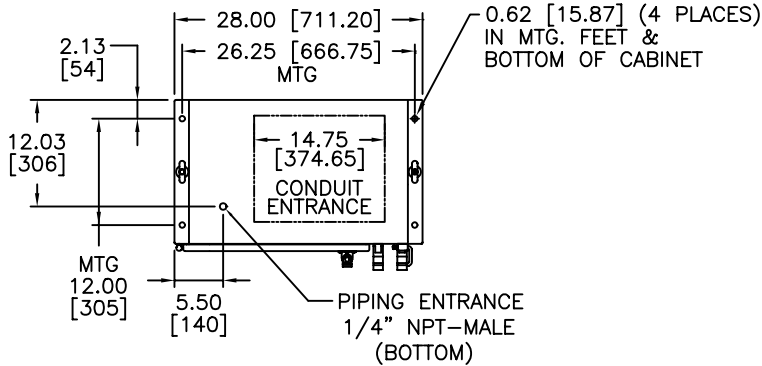

Dimensions and Data
**Combination Full Service Fire Pump Controller
 And LX-450 Automatic Transfer Switch
 Wye - Delta Open Transition Starter**

LXi-2900

DIMENSIONS SUBJECT TO CHANGE WITHOUT NOTICE. ALWAYS CONSULT FACTORY TO CONFIRM CURRENT INFORMATION.

RATINGS	HP	VOLTS	WITHSTAND	ENCLOSURE TYPE
ORDER INFORMATION	15-30	200-208V.	100,000 A (STD)	NEMA 2 (STD.)
	15-40	220-240V.	150,000 A	NEMA 3R
	15-60	380-415V.		NEMA 12
	15-75	440-480V.	200,000 A	NEMA 4 (NOT SHOWN *) NEMA 4X (NOT SHOWN *)
SELECT	HP	VOLTS	WITHSTAND	ENCLOSURE TYPE

NOTES:

- ENCLOSURE MADE FROM 11 GA. STEEL
- FINISH: RED EPOXY-POLYESTER
- NO KNOCKOUTS
- BOTTOM CONDUIT ENTRY
- PROTECT INTERNAL EQUIPMENT FROM DRILLING CHIPS
- FLOOR MOUNTING
- "[" INDICATES METRIC (mm) DIMENSIONS
- *-SAME OUTSIDE DIMENSIONS