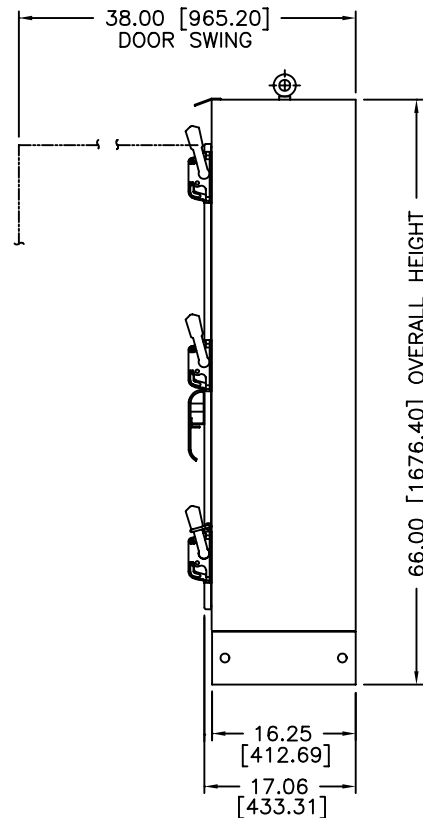

Dimensions and Data
**Combination Full Service Fire Pump Controller
 And LX-450 Automatic Transfer Switch
 Wye - Delta Open Transition Starter**

LXi-2900

DIMENSIONS SUBJECT TO CHANGE WITHOUT NOTICE. ALWAYS CONSULT FACTORY TO CONFIRM CURRENT INFORMATION.

RATINGS	HP	VOLTS	WITHSTAND	ENCLOSURE TYPE
ORDER INFORMATION	15-30	200-208V.	100,000 A (STD)	NEMA 2 (STD.)
	15-40	220-240V.	150,000 A	NEMA 3R
	15-60	380-415V.		NEMA 12
	15-75	440-480V.	200,000 A	NEMA 4 (NOT SHOWN *) NEMA 4X (NOT SHOWN *)
SELECT	HP	VOLTS	WITHSTAND	ENCLOSURE TYPE

NOTES:

- ENCLOSURE MADE FROM 11 GA. STEEL
- FINISH: RED EPOXY-POLYESTER
- NO KNOCKOUTS
- BOTTOM CONDUIT ENTRY
- PROTECT INTERNAL EQUIPMENT FROM DRILLING CHIPS
- FLOOR MOUNTING
- "[" INDICATES METRIC (mm) DIMENSIONS
- *-SAME OUTSIDE DIMENSIONS