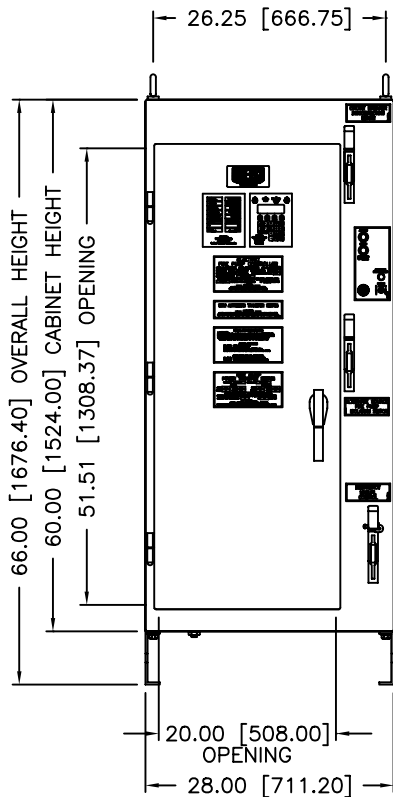

Dimensions and Data
**Combination Full Service Fire Pump Controller
 And LX-450 Automatic Transfer Switch
 Wye - Delta Open Transition Starter**

LXi-2900

DIMENSIONS SUBJECT TO CHANGE WITHOUT NOTICE. ALWAYS CONSULT FACTORY TO CONFIRM CURRENT INFORMATION.

RATINGS	HP	VOLTS	WITHSTAND	ENCLOSURE TYPE
ORDER INFORMATION	15-30	200-208V.	100,000 A (STD)	NEMA 2 (STD.)
	15-40	220-240V.	150,000 A	NEMA 3R
	15-60	380-415V.		NEMA 12
	15-75	440-480V.	200,000 A	NEMA 4 (NOT SHOWN *) NEMA 4X (NOT SHOWN *)
SELECT	HP	VOLTS	WITHSTAND	ENCLOSURE TYPE

NOTES:

- ENCLOSURE MADE FROM 11 GA. STEEL
- FINISH: RED EPOXY-POLYESTER
- NO KNOCKOUTS
- BOTTOM CONDUIT ENTRY
- PROTECT INTERNAL EQUIPMENT FROM DRILLING CHIPS
- FLOOR MOUNTING
- "[" INDICATES METRIC (mm) DIMENSIONS
- *-SAME OUTSIDE DIMENSIONS